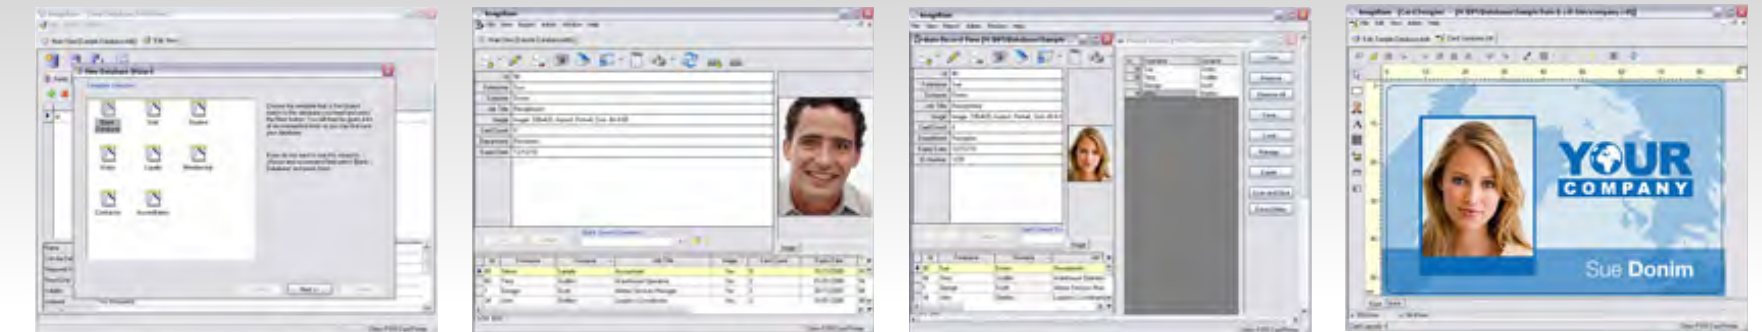

ImageBase Screenshots.

[Click To View](#)

Onsite Installation & Training

Add £395.00

For just £395.00 a friendly engineer can attend your site (anywhere on mainland UK) and show you and your colleagues how to get the most out of the Pro ID System. The engineer will save you time and money by showing you the fastest way to produce staff ID cards, car-park passes, business cards or visitor passes all using the Pro ID System. Whilst on-site they will install the printer, install the software, configure the database and card designs and train you and your colleagues - no jargon and all in the comfort of your own offices!!! **Special Offer! Onsite Installation & Training only £ 195 when purchased in conjunction with annual software support and printer Hot-Swap support.**

Offsite Installation & Training

Add £50.00

For just £50.00 a friendly engineer can remotely via the internet show you and your colleagues how to get the most out of the Pro ID System. **Special Offer! Offsite Installation & Training FREE with annual support contract £95. See below for details.**

Annual Software Support

Add £95.00

Need to amend a card design or had a request to add a field in the databases? Need help with software shortcuts to save time? Struggling to encode your smart card or can't connect to your personnel database? Simply pick up the phone and call our friendly support team - we have no limits to the number of calls or call lengths and, with your permission, we can even take control of your ImageBase remotely and do it for you while you enjoy your lunch! All for **just £95.00 for 12 months!!!**

Software support customers benefit from **FREE** updates to ensure they have the latest version of our award winning ImageBase software.

I've started working with the imagebase software and value ID Card System today and I'm really impressed with it, thank you for your help arranging this. **Clive Deacon**